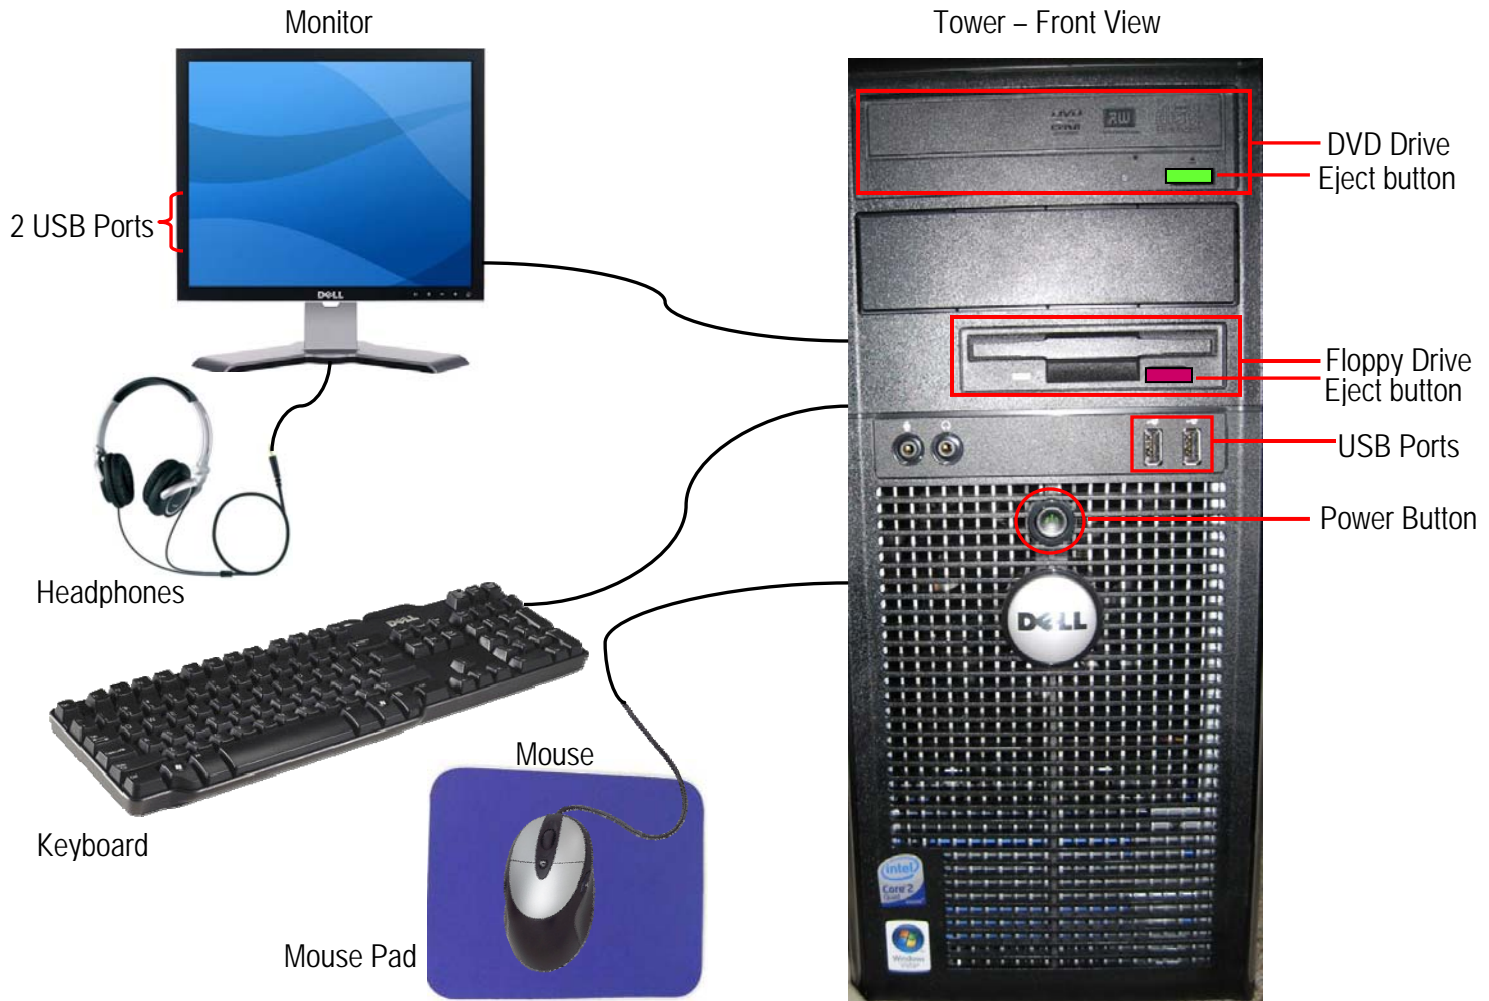

Components of the MC-NPL Computer Lab Computers

You can save your work on:

1) Floppy disk, which holds about 1.4 MB of data

2) USB drive or "Thumb" drive which can hold different amounts of data, usually at least 128MB

3) Compact Disc or DVD which can hold from 750 MB to 4700MB(dvd)

The IntelliMouse features a *wheel* that makes it easy to scroll up and down documents. To scroll down a document or Web page, roll the wheel towards you. Roll the wheel away from you to scroll up.